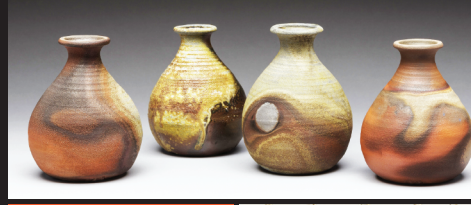

Friday • Sept. 13 • 4pm-9pm
Saturday • Sept. 14 • 10am-8pm
Sunday • Sept. 15 • 11am-4pm

mosaicartfest stcharlesmosaics.org

Historic North Main Street
St. Charles, Missouri

2024 Mosaics Artists – Continued on Map side...

Nelida Navarrine
St. Louis MO

A001 Mixed Media

Zhiyong Ye
Leesburg FL

A002 Fibers

Christian Ohrt
Marion IA

A003 Wood

Sara Letsch
Boone IA

A004 Jewelry

David Hasty
St. Louis MO

A005 Photography

David Cszasz
Wentzville MO

A006 Mixed Media

Chad Collins
Gladstone MO

A007 Clay

Steve Springmeyer
St. Louis MO

A008 Photography

Naomi Hart
St. Cloud MN

A009 Mixed Media

Ann Kathryn Kehoe
St. Louis MO

A010 Jewelry

Merida Hines-Tyler
Sarasota FL

A011 Fibers

Lisa Edwards
Pataskala OH

A012 Mixed Media

Shannon Green
Shrewsbury MO

A013 Jewelry

Chris Abigt
Ottumwa IA

A014 Oil/Acrylic