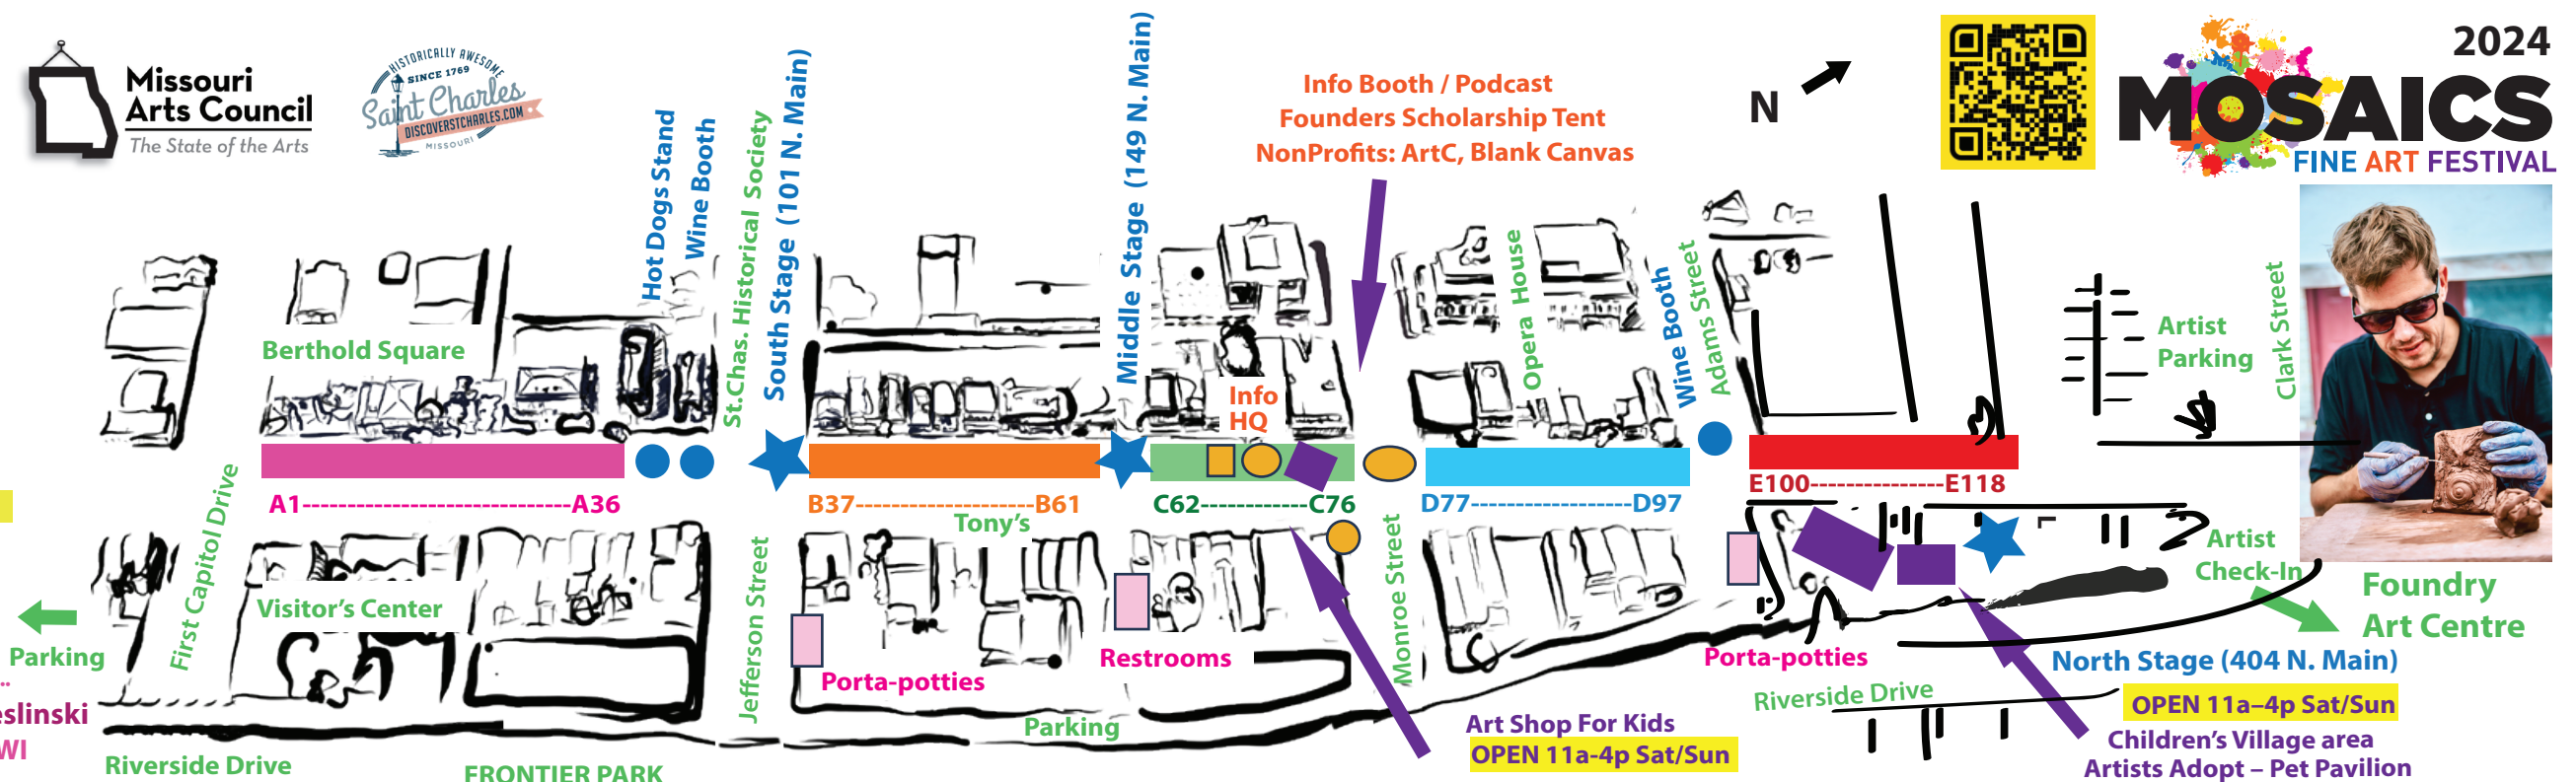

Sponsored By:

2024
MOSAICS
FINE ART FESTIVAL

- Artist Booths
- ★ Mosaics Entertainment Areas
- Wine Booths and Snack Stand
- Mosaics Events • OPEN 11a–4p Sat/Sun
- Porta-potties / Restrooms
- Mosaics info / Community partners
- St. Charles streets/landmarks