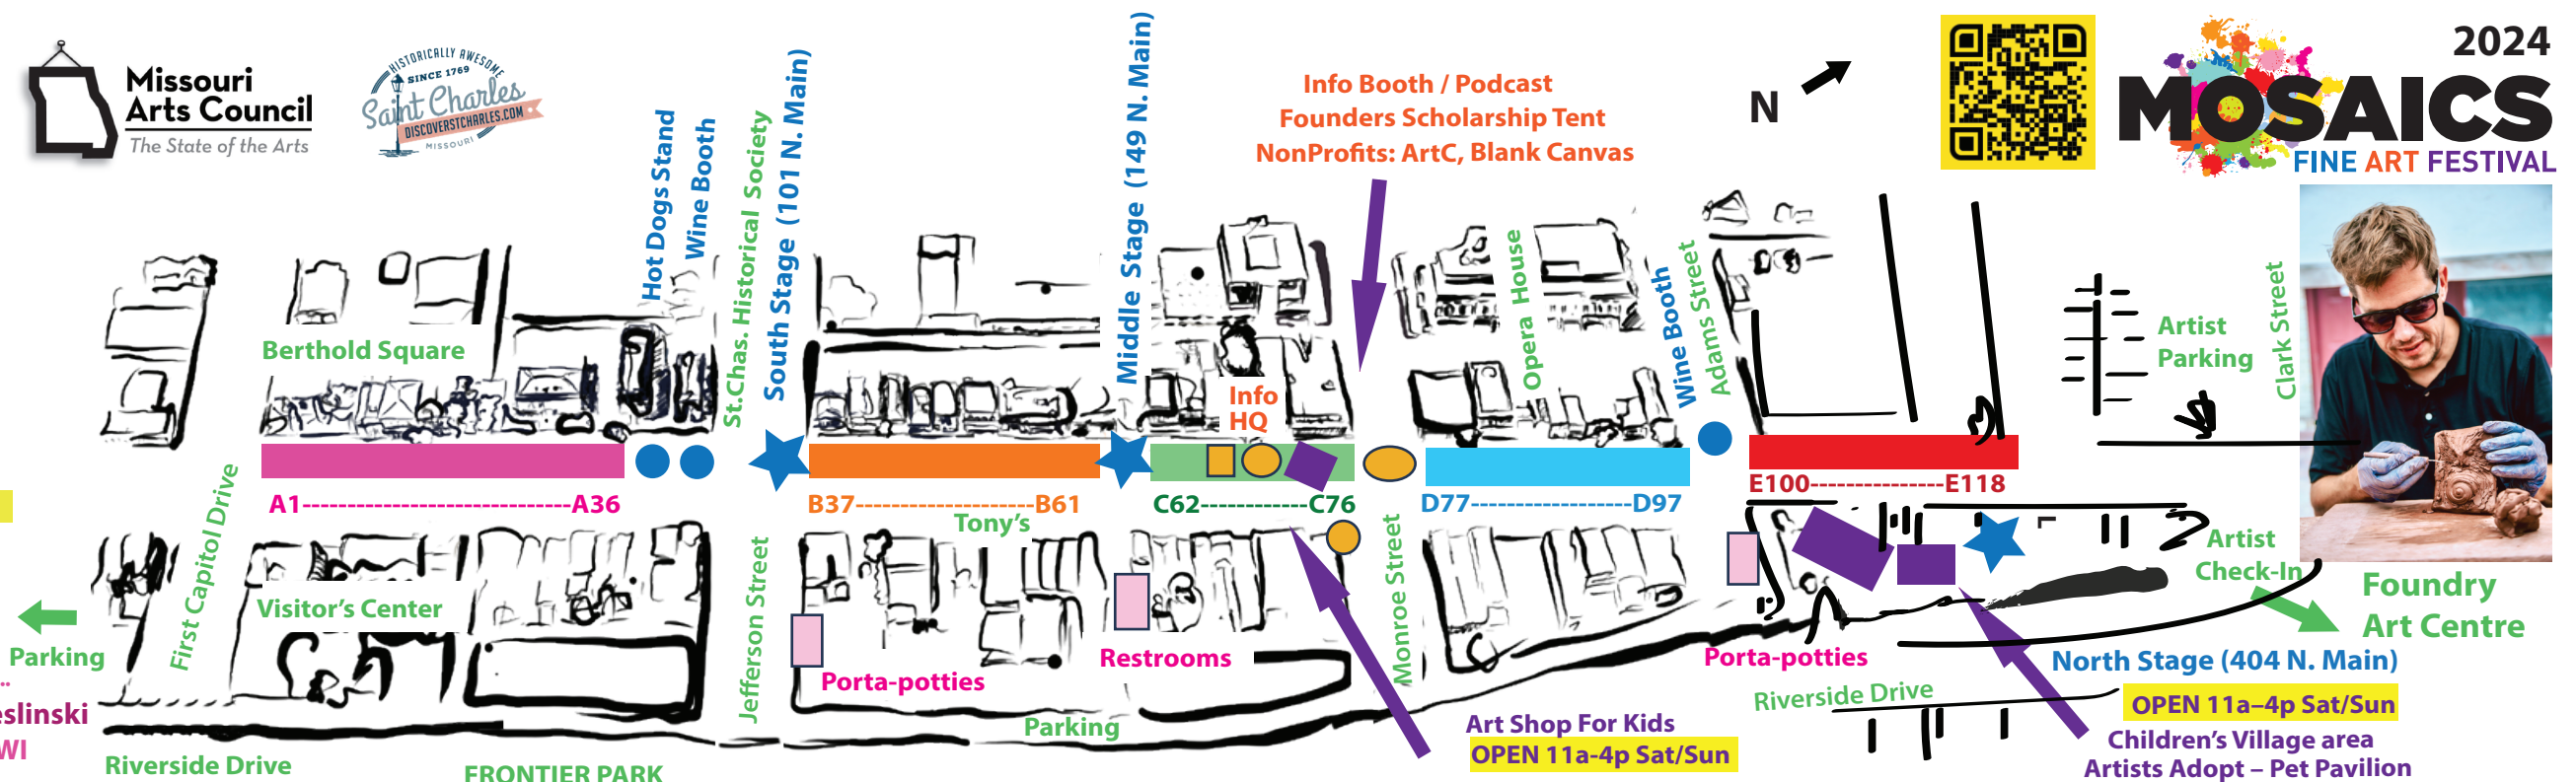

Achieving Recovery, Resiliency, Responsibility Through Creativity
(ARTC) provides creative opportunities to those who are marginalized by a broad range of health and social risks. Participants learn to use their talents in the community as impactful tools for personal expression and recovery.
pjh.org/mental-behavioral-health/a-r-t-c/

ARTC
Achieving Recovery, Resiliency & Recovery Through Creativity
Preferred Family Healthcare
Leading hope, creating change, being the arts to heal hearts.

2024
MOSAICS
FINE ART FESTIVAL

- Artist Booths
- ★ Mosaics Entertainment Areas
- Wine Booths and Snack Stand
- Mosaics Events • OPEN 11a–4p Sat/Sun
- Porta-potties / Restrooms
- Mosaics info / Community partners
- St. Charles streets/landmarks