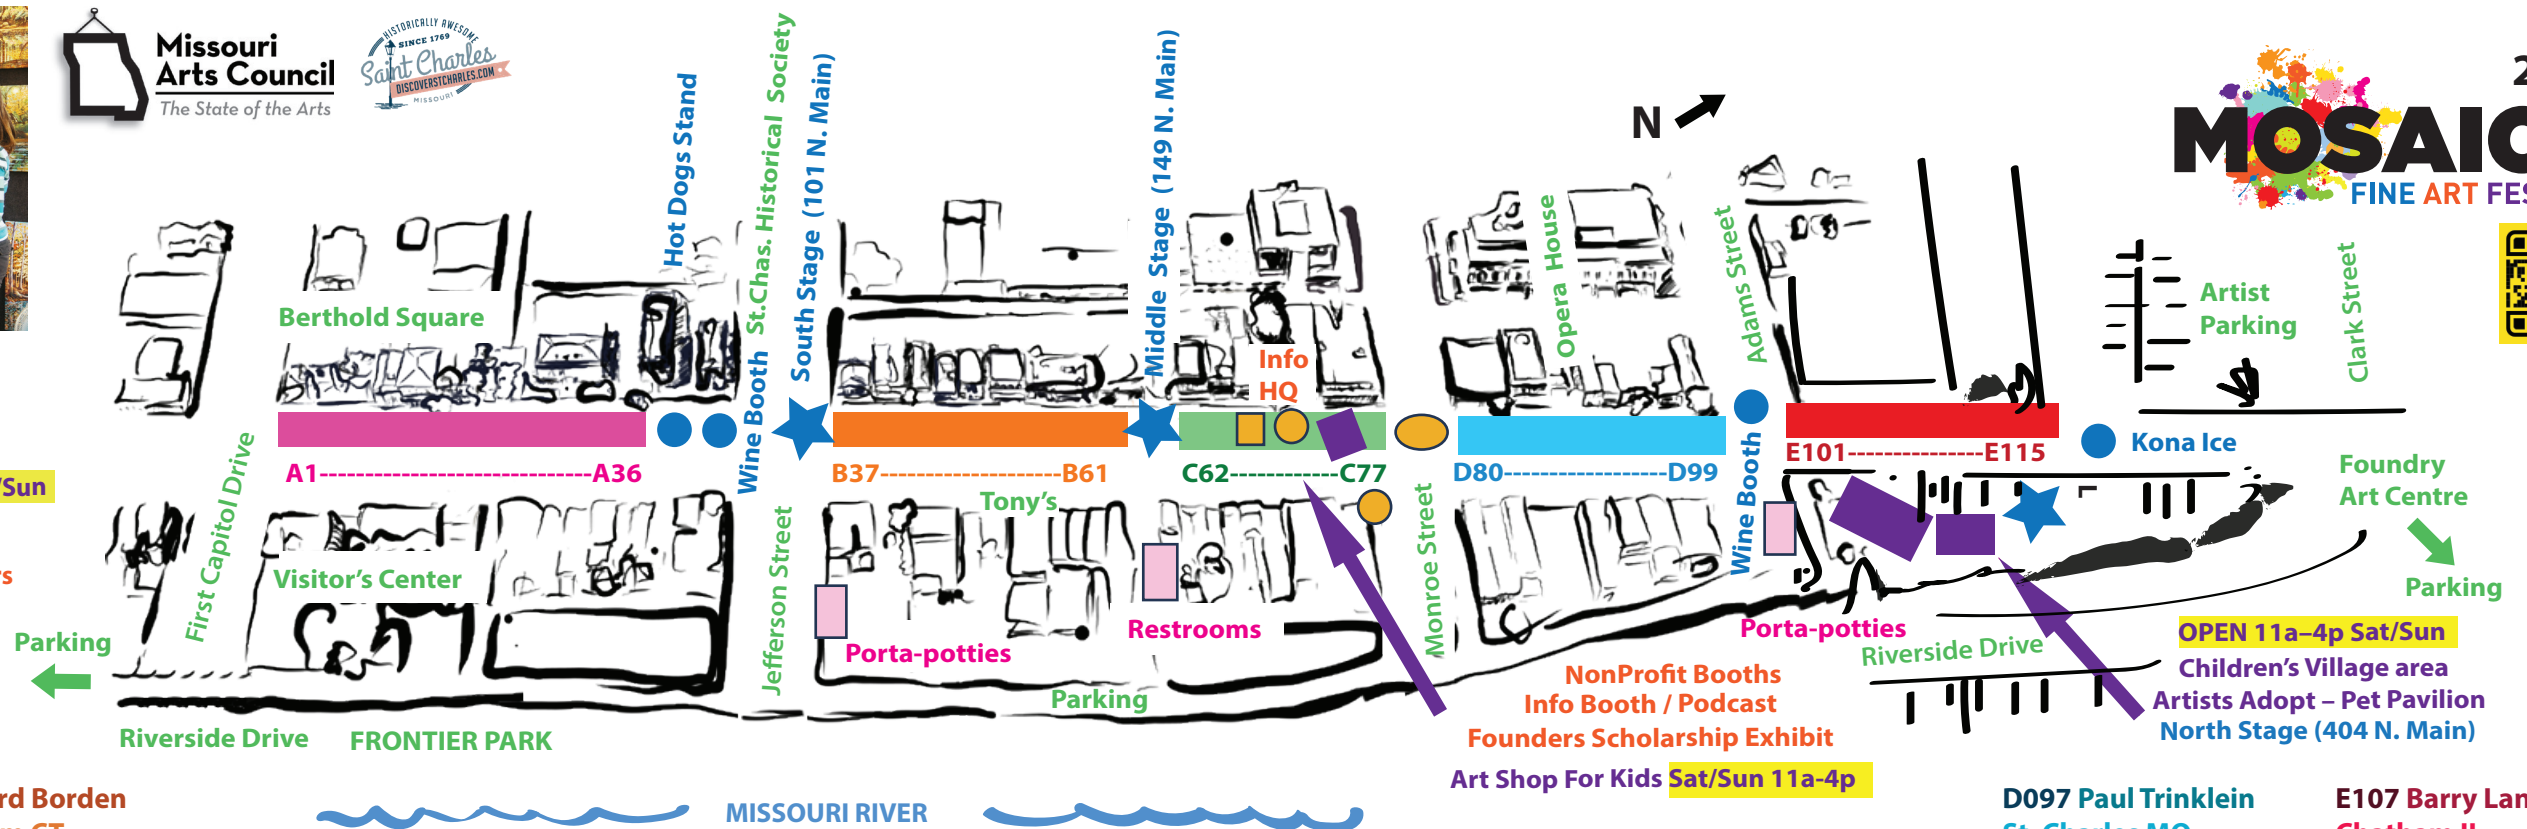

2023 MOSAICS FINE ART FESTIVAL

- Artist Booths
- ★ Mosaics Entertainment Areas
- Wine Booths and Snack Stands
- OPEN 11a-4p Sat/Sun Mosaics Events
- Porta-potties / Restrooms
- Mosaics info / Community partners
- ← St. Charles streets/landmarks